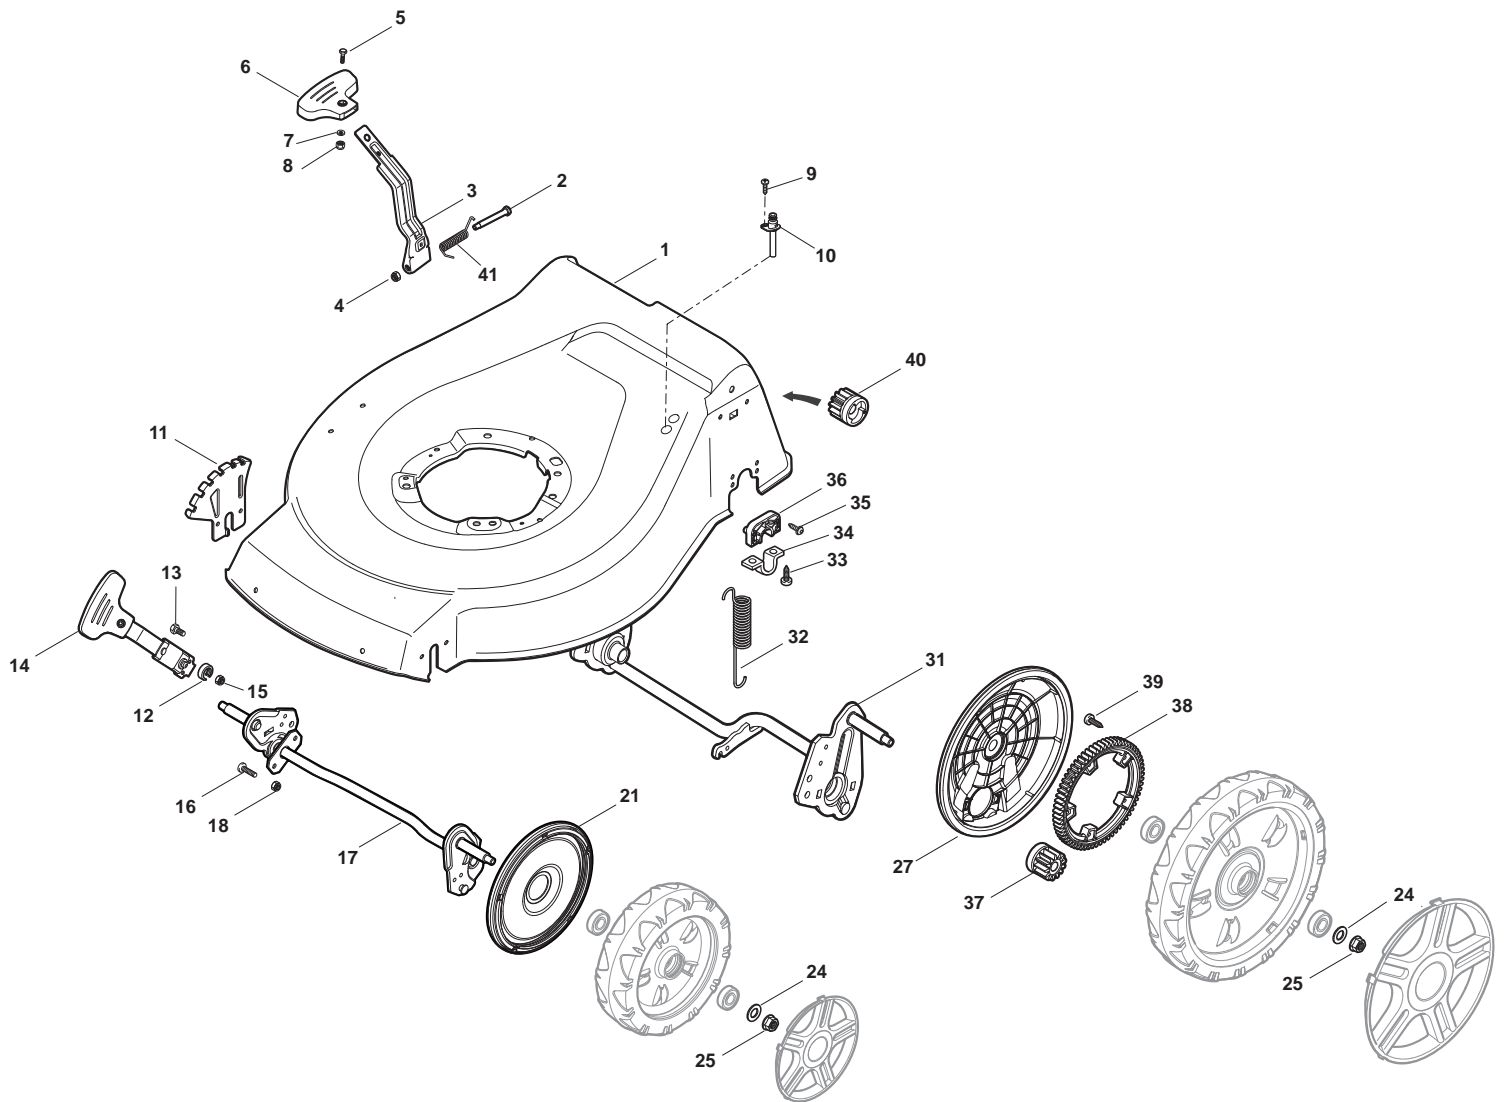

Deck And Height Adjusting

POS	PART. NO	Q.ty	DESCRIPTION	DESCRIZIONE	DESCRIPTION	BESCHREIBUNG	REMARKS
1	381004540/0	1	Deck Red	Chassis Rosso	Châssis Rouge	Gehäuse Rot	
1	381004542/0	1	Deck Red	Chassis Rosso	Châssis Rouge	Gehäuse Rot	Side Discharge
1	381004590/0	1	Deck Yellow	Chassis Giallo	Châssis Jaune	Gehäuse Gelb	
1	381004732/0	1	Deck Grey	Chassis Grigio	Châssis Gris	Gehäuse Grau	Side Discharge
2	122534131/0	1	Pin	Perno	Pivot	Bolzen	
3	381003398/0	1	Lever, Height Adjustment	Leva Regolazione Altezza	Levier Reglage Hauteur	Hebel, Höneverstellung	
4	112154510/0	1	Nut	Dado	Ecrou	Mutter	
5	112788512/0	1	Screw	Vite	Vis	Schraube	
6	322394503/0	1	Knob	Manopolina	Poignée	Griff	
7	112521310/0	1	Washer	Rosetta	Rondelle	Scheibe	
8	112150000/0	1	Nut	Dado	Ecrou	Mutter	
9	112728450/0	1	Screw	Vite	Vis	Schraube	
10	322034002/0	1	Washing Connection	Attacco Acqua Lavaggio	Attaque Lavage	Waschenverbindung	
11	322735589/0	1	Sector, Height Adjustment	Settore Regolazione Altezza	Secteur Reglage Hauteur	Sektor, Höneverstellung	
12	122171002/0	2	Spacer	Distanziale	Entretoise	Distanzring	
13	112789000/0	2	Screw	Vite	Vis	Schraube	
14	381003351/0	1	Lever, Height Adjustment	Leva Regolazione Altezza	Levier Reglage Hauteur	Hebel, Höneverstellung	
15	112154330/0	2	Nut	Dado	Ecrou	Mutter	
16	112727803/0	4	Screw	Vite	Vis	Schraube	
17	381002885/1	1	Axle, Front Wheels	Asse Ruote Anteriori	Axe Roues Avant	Achse, Vorderrad	
18	112154510/0	4	Nut	Dado	Ecrou	Mutter	
21	322600145/0	2	Protection, Wheel	Protezione Ruote	Protection Roue	Schütz, Räder	
24	112521350/0	4	Washer	Rosetta	Rondelle	Scheibe	
25	112155000/0	4	Nut	Dado	Ecrou	Mutter	
27	322600208/0	2	Protection, Wheel	Protezione Ruote	Protection Roue	Schütz, Räder	
31	381302835/1	1	Axle, Rear Wheels	Asse Ruote Posteriore	Axe Roues Arriere	Achse, Hinterrad	
32	122450460/0	1	Spring	Molla	Ressort	Feder	
33	112728697/0	4	Screw	Vite	Vis	Schraube	
34	322545152/0	2	Plate	Piastrina	Plaquette	Plättchen	
35	112728697/0	4	Screw	Vite	Vis	Schraube	
36	322785304/1	2	Support	Supporto	Support	Halter	
37	122570134/0	1	Pinion L	Pignone Sx	Pignon G	Ritzel Linkes	
38	322120115/0	2	Ring Gear	Corona	Couronne	Kranz	
39	112728706/0	6	Screw	Vite	Vis	Schraube	
40	122570133/0	1	Pinion R	Pignone Dx	Pignon D	Ritzel Rechtes	
41	122446192/0	1	Spring	Molla	Ressort	Feder